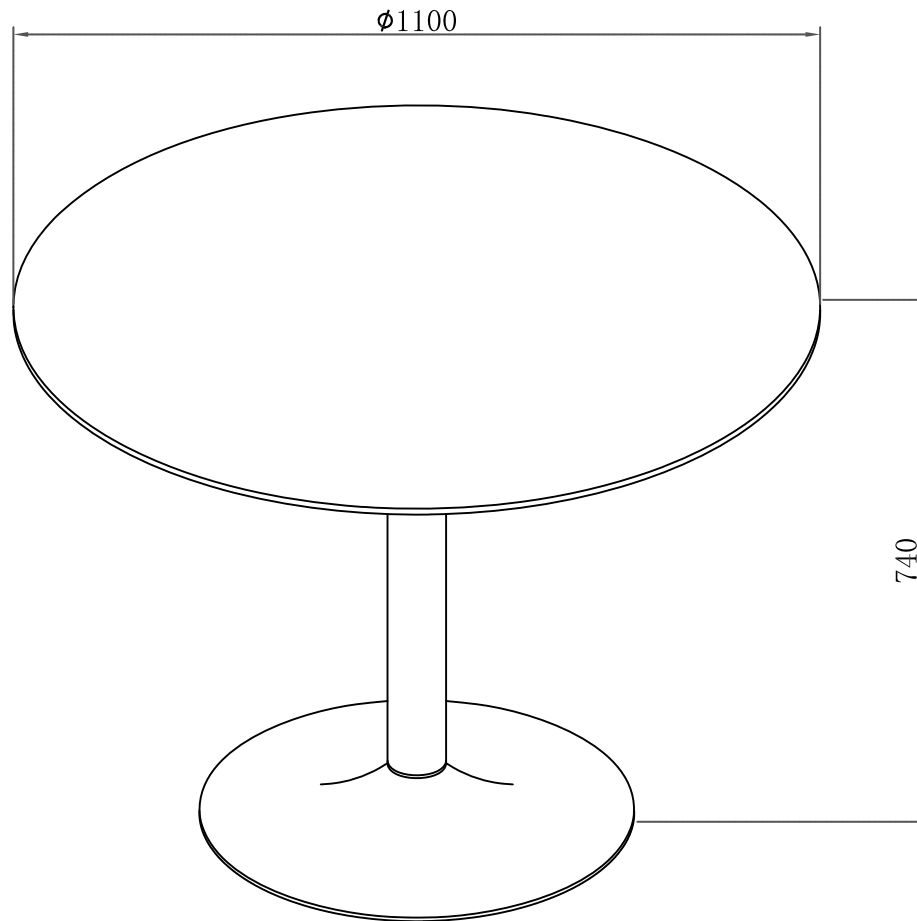

# Ibiza

NO.	SIZE	QTY
1	Ø1100x18	1
2	800x800x20	1
3	120x120x613.5	1
4	Ø593x85	1

M10x90mm  
Ax1

Ø79/Ø43mm  
Fx1

M6x90mm  
Bx1

16/Ø10x3mm  
Gx1

M6x30mm  
Cx4

Ø9/6x1.5mm  
Hx1

M6x12mm  
Dx4

8mm  
Ix1

Ø70x3mm  
Ex1

4mm  
Jx1

1

NO.	HARDWARE	QTY
D		4
J		1

2

NO.	HARDWARE	QTY
C		4
J		1