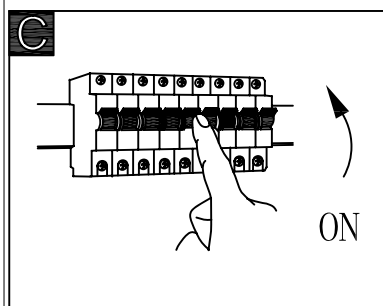

Frequency Bandwidth	Maximal radiation transmitting power
2445MHz	6dBm