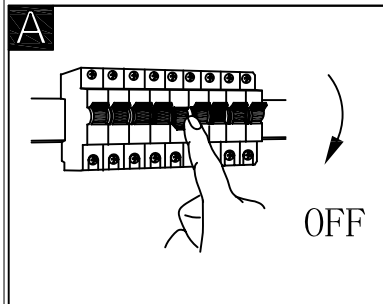

Front side

GLOBO

LIGHTING

48547SH

smart voice control 

- B**
- 3 LIGHT STEPS 3000 K - 6500 K
 - APP
 - 3000 K - 6500 K
 - dimmable
 - incl.
 - memory function
 - many steps
 - night light

smart APP control

free APP
 compatible with Alexa
 compatible with Google Assistant
 Powered By **tuya**