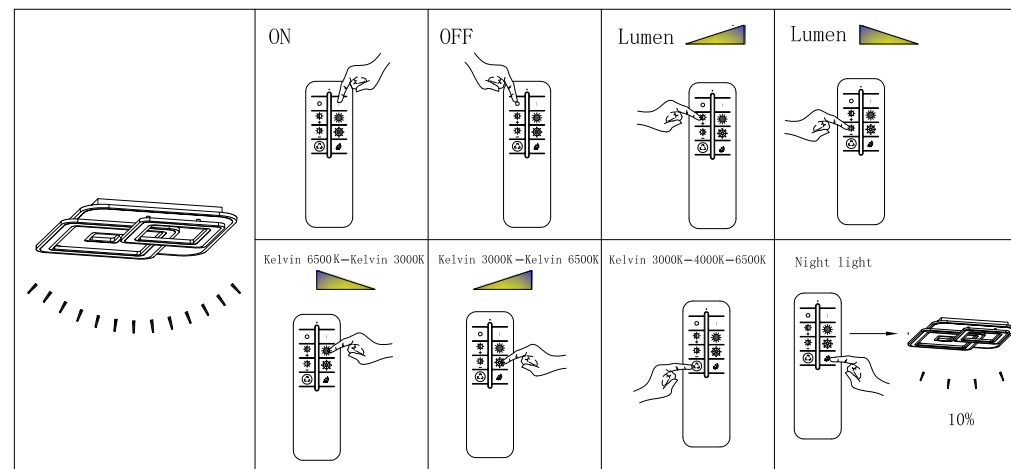

Frequency Bandwidth	Maximal radiation transmitting power
2445MHz	6dBm