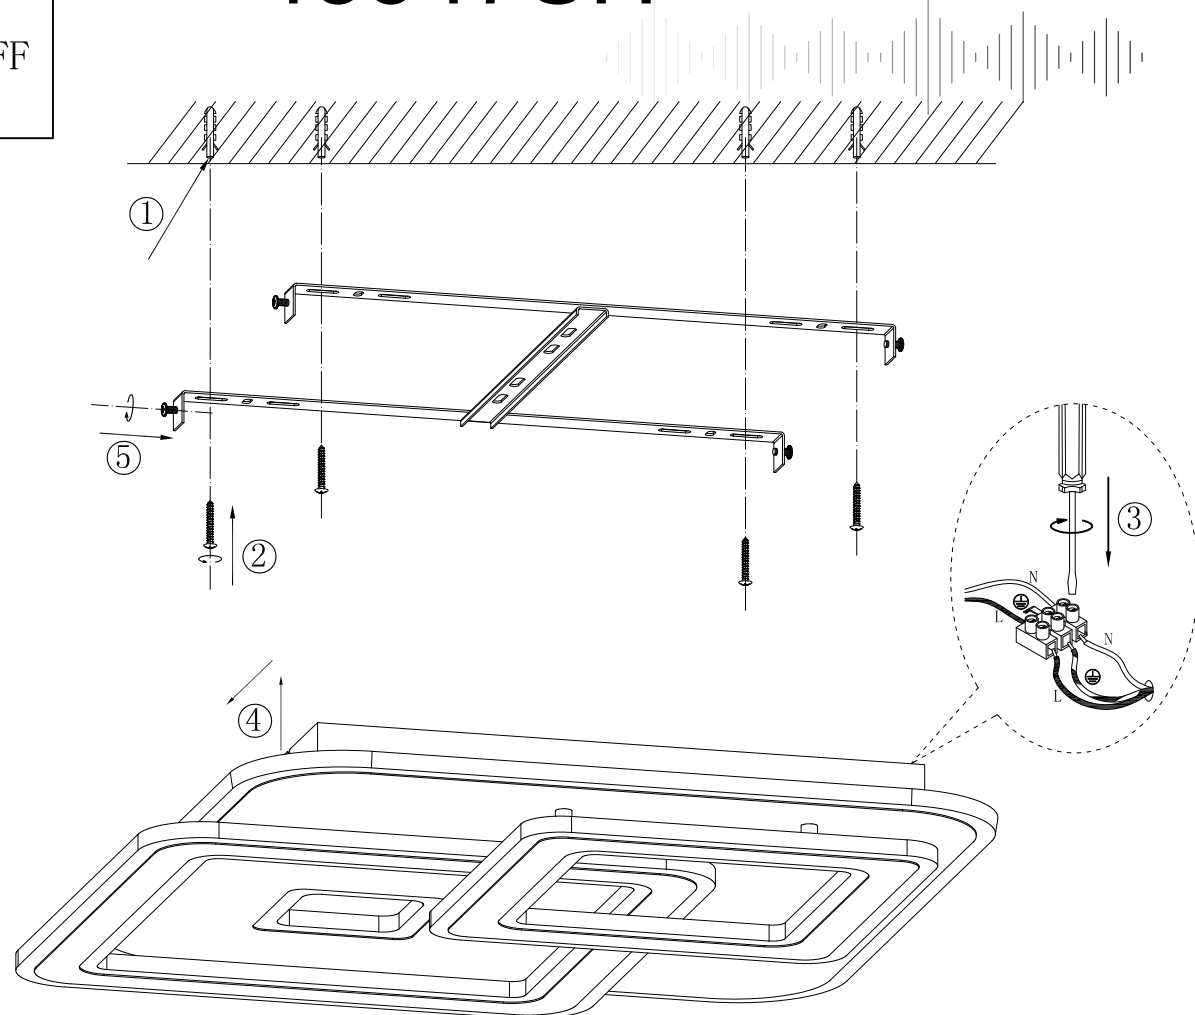

Front side

GLOBO

LIGHTING

48547SH

smart voice control 

- B**
- 3 LIGHT STEPS 3000 K - 6500 K
 - APP
 - 3000 K - 6500 K
 - dimmable
 - incl.
 - memory function
 - many steps
 - night light

smart APP control

free APP
 compatible with Alexa
 compatible with Google Assistant
 Powered By **tuya**