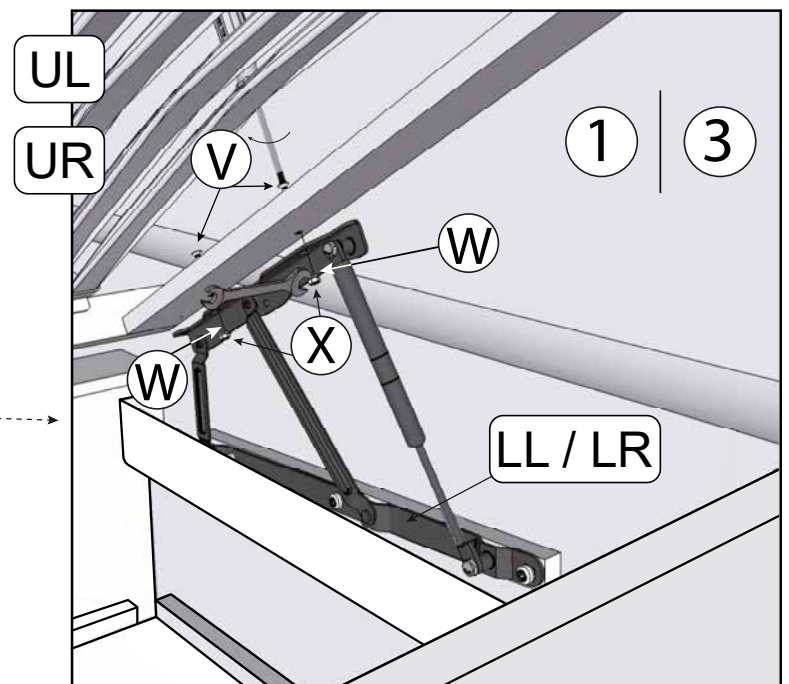

1: Headboard
2: Side rails
3: Footboard
UL: Lower slatted panel
UR: Upper slatted panel

		 60 min	 10/13	 < 120 KG < 120 KG				
---	---	---	--	--	--	--	--	--

4

5

6