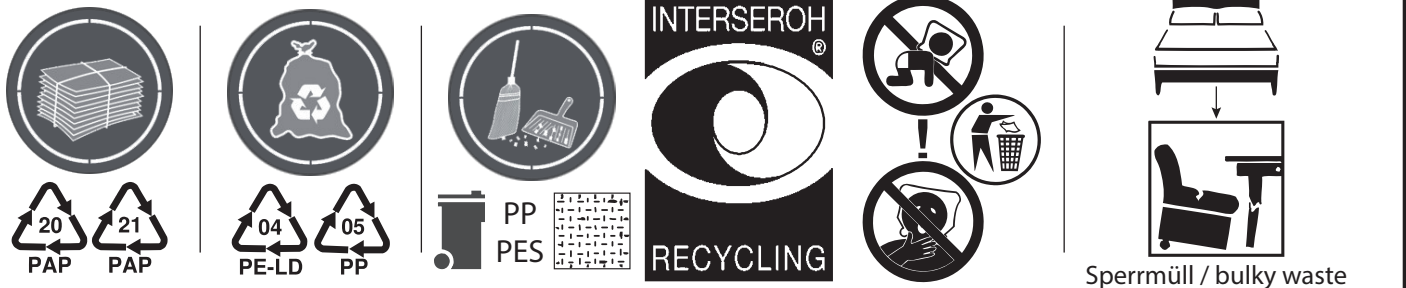

Meise Möbel GmbH & KG
Klosterbauerschafter Straße 27
D-32278 Kirchlengern
Tel.: +49 5223 - 180 98-0
Email: info@meisemoebel.de

meise.möbel®

Modelle mit Lichtquellen: Die Lichtquellen und die separaten Steuerungselemente können zur Überprüfung durch die Marktüberwachungsbehörde / als Austauschteil aus dem umgebenden Produkt entnommen werden, ohne sie dauerhaft zu zerstören. Anweisungen dazu finden Sie in der technischen Dokumentation des Produktes.

Models incl. LED Light: The light sources and the separate control elements can be removed from the surrounded product for inspection by the market surveillance authority / as replacement part without permanently destroying them. Instructions for this can be found in the technical documentation of the product.

„Wichtig: Gebrauchs- und Montageanleitung für spätere Bezugnahme aufbewahren, sorgfältig lesen“

"Important: for future reference please keep the assembly instruction, read it carefully"

инструкции за монтаж / návod k montáži / monteringsvejledning / instrucciones de montaje / monteerimisjuhendid / instructions de montage / asennusohjeet / οδηγίες συναρμολόγησης / szerelési útmutató / upute za montažu / istruzioni di montaggio / montāžas instrukcijas / surinkimo instrukcijos / montage-instructies / instruções de montagem / instrukcja montaży / instrucțiunile de asamblare / инструкции по сборке / monteringsanvisningar / návod na montáž / navodila za montažo / montaj talimatları