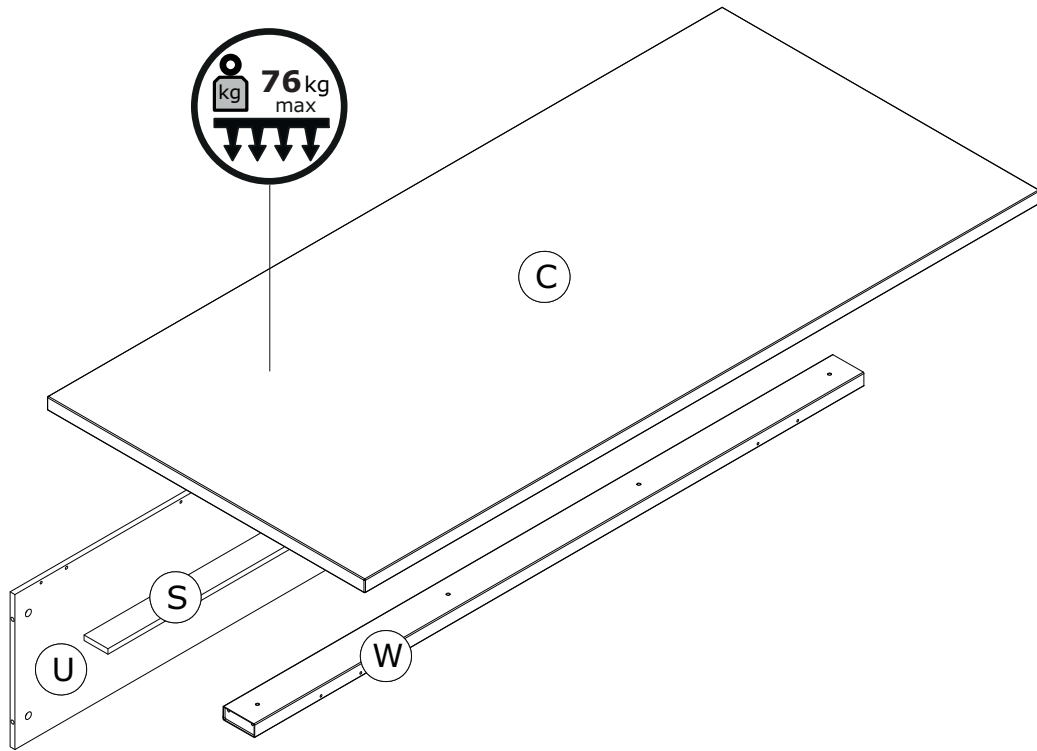

SR4807K56205

MIX
Wood from
responsible sources
FSC® C011298

QF4447

composad

The Eco-Ethical Company

MADE IN ITALY

Produced by COMPOSAD srl, Via Lombardia 29, 46019 Viadana (MN) ITALY

CA3206
1700x800x30mm

FS2876
1540x60x12mm

FU2875
1540x338x12mm

FW0378
L.= 1534mm