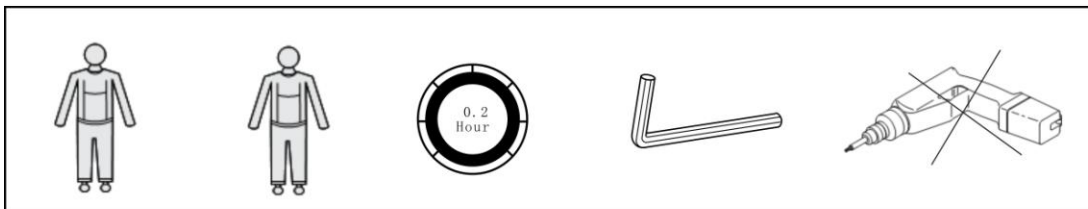

RIA-2 seaters

— B*4PCS

— C*8PCS
ø6*25

— D*1PC
M4*70mm

— E*8PCS