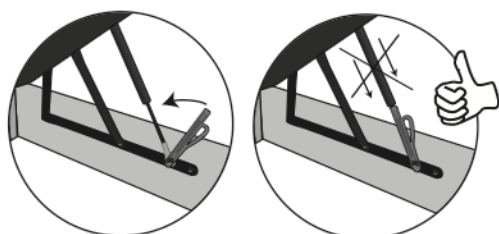

Sun Garden - Safety instructions 11.2024

The assembly should be carried out on a base

Headboard must stand on the wall for stability

The mattress should be rolled out 48 to achieve full volume

Do not climb into the storage space
Maximum load 20 KG

Watchout, the bed box can open while unpacking.

Be careful, not to squeeze your head into the bed box

Put the plastic stopper to the gas spring so that the bed box can't close

The piston of the gaspring must be at the top

Grasp the bed on the upper end, while closing