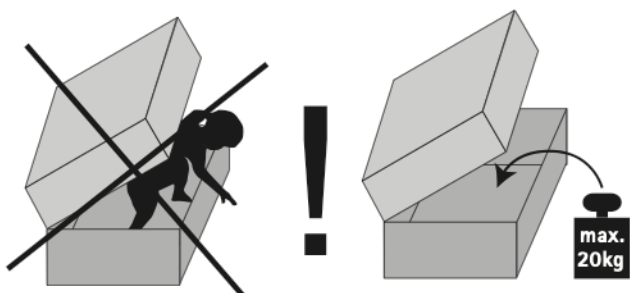

Sun Garden - Safety instructions 11.2024

The assembly should be carried out on a base

Headboard must stand on the wall for stability

The mattress should be rolled out 48 to achieve full volume

Do not climb into the storage space
Maximum load 20 KG

Watchout, the bed box can open while unpacking.

Be careful, not to squeeze your head into the bed box

Put the plastic stopper to the gas spring so that the bed box can't close

The piston of the gaspring must be at the top