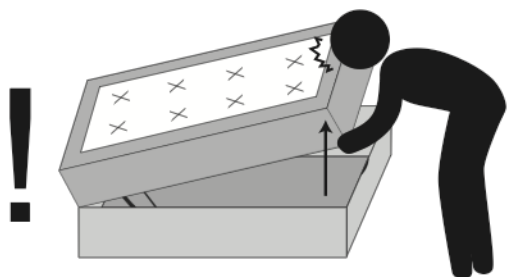

Sun Garden - Safety instructions 11.2024

The assembly should be carried out on a base

Headboard must stand on the wall for stability

The mattress should be rolled out 48 to achieve full volume

Do not climb into the storage space
Maximum load 20 KG

Watchout, the bed box can open while unpacking.

Be careful, not to squeeze your head into the bed box

Put the plastic stopper to the gas spring so that the bed box can't close

The piston of the gaspring must be at the top

Grasp the bed on the upper end, while closing