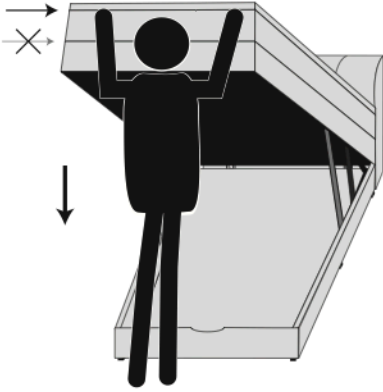

Sun Garden - Safety instructions 11.2024

The assembly should be carried out on a base

Headboard must stand on the wall for stability

The mattress should be rolled out 48 to achieve full volume

Do not climb into the storage space
Maximum load 20 KG

Watchout, the bed box can open while unpacking.

Be careful, not to squeeze your head into the bed box

Put the plastic stopper to the gas spring so that the bed box can't close

The piston of the gaspring must be at the top

Grasp the bed on the upper end, while closing