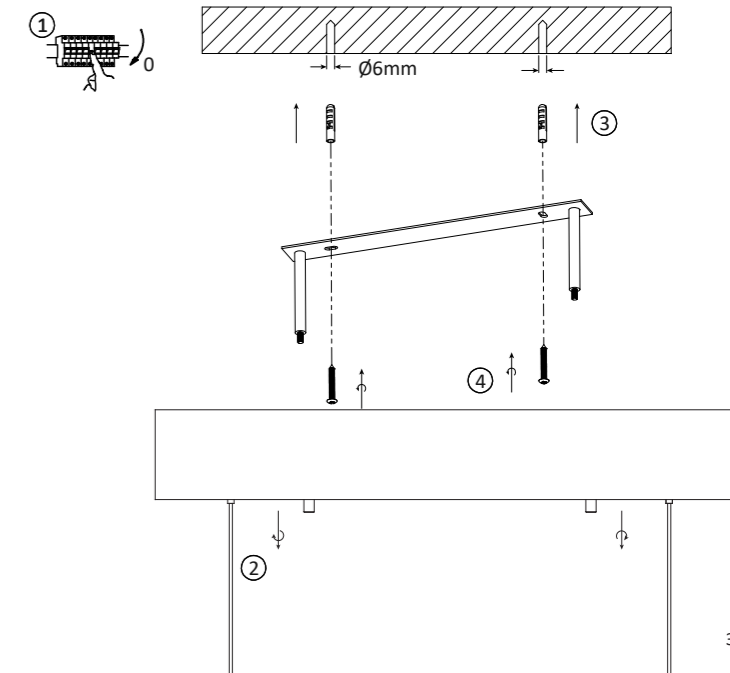

NL

LED 21 W
2.900 lm
24 W
1.550 lm
t 25.000 h
T_k 3.000 K
15.000 x
< 0,5 s

900477

230V / 50Hz~

LED 1x LED-Board 43V DC / 21W

JUST LIGHT.

JUST LIGHT GmbH

Olakenweg 36 · D-59457 Werl