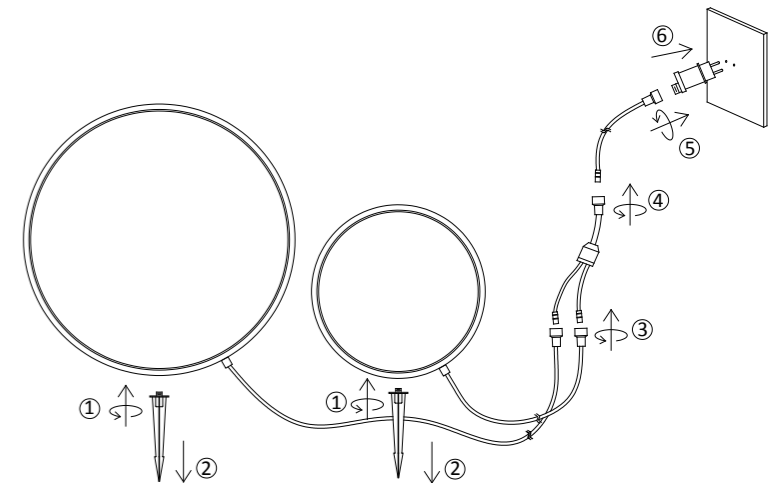

JUST LIGHT.

JUST LIGHT GmbH
Olakenweg 36 · D-59457 Werl
 +49(0)2922 9721 9290
 Kundenservice@neuhaus-group.de
www.just-light.info