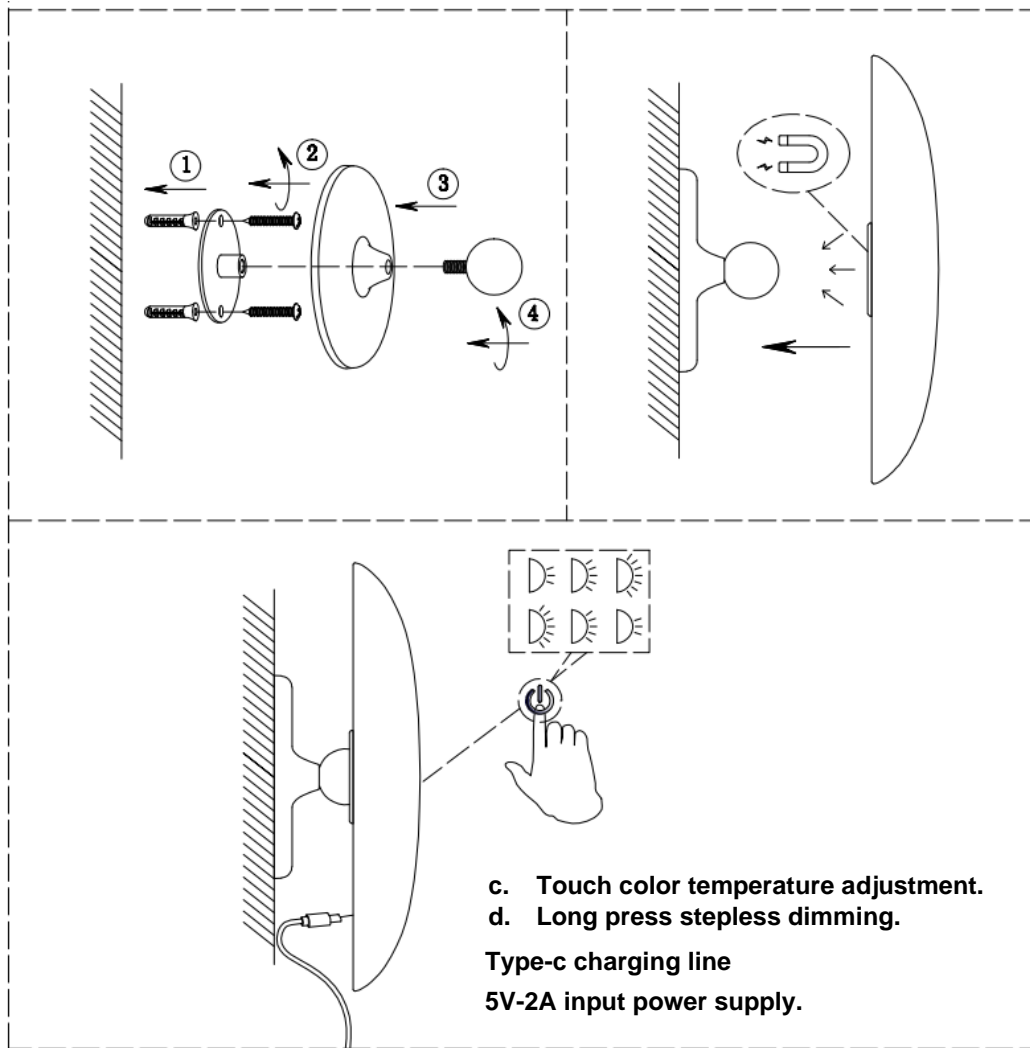

Installation Directions

Select the type of installation you require before assembly and installation:

- This luminaire can be installed as a table lamp or wall lamp.
- Refer to the corresponding instructions and diagram for the different installation methods.

TABLE LAMP INSTALLATION INSTRUCTIONS AND DIAGRAM

WALL LAMP INSTALLATION INSTRUCTIONS AND DIAGRAM

Specifications

SKU #	56931249	56931349	56931449	56931549	56931749	56931849
	56932249	56932349	56932449	56932549	56932749	
Rated Voltage	DC5V 2A					
Rated Wattage	3W					
Lighting source	This product contains a light source of energy efficiency class F					
LED Specs	300 lumens, 2700K / 4000K/ 5700K, CRI >90, Dimmable					
Charging port:	Type -C					
Time:	Charging Time: 5-6H / Enduring time: 5-20H					
Battery	Built-in Rechargeable Li-ion battery (Non-replaceable, Type-C USB charging)					
Weight	0.7kg					
Table lamp Dimensions	H:210mm Dia:155mm					
Wall lamp Dimensions	H:70mm Dia:155mm					