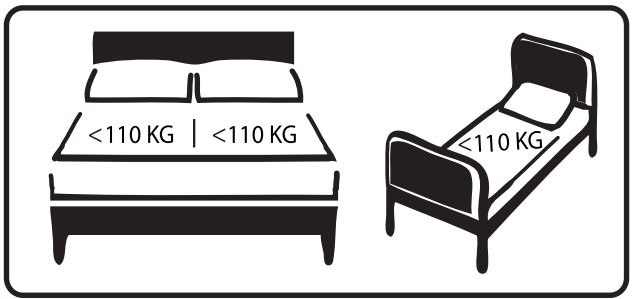

Meise Möbel GmbH & KG
Klosterbauerschafter Straße 27
D-32278 Kirchlengern
Tel.: +49 5223 - 180 98-0
Email: info@meisemoebel.de

meise.möbel®

Modelle mit Lichtquellen: Die Lichtquellen und die separaten Steuerungselemente können zur Überprüfung durch die Marktüberwachungsbehörde / als Austauschteil aus dem umgebenden Produkt entnommen werden, ohne sie dauerhaft zu zerstören. Anweisungen dazu finden Sie in der technischen Dokumentation des Produktes.

Models incl. LED Light: The light sources and the separate control elements can be removed from the surrounded product for inspection by the market surveillance authority / as replacement part without permanently destroying them. Instructions for this can be found in the technical documentation of the product.

„Wichtig: Gebrauchs- und Montageanleitung für spätere Bezugnahme aufbewahren, sorgfältig lesen“

"Important: for future reference please keep the assembly instruction, read it carefully"

инструкции за монтаж / návod k montáži / monteringsvejledning / instrucciones de montaje / monteerimisjuhendid / instructions de montage / asennusohjeet / οδηγίες συναρμολόγησης / szerelési útmutató / upute za montažu / istruzioni di montaggio / montāžas instrukcijas / surinkimo instrukcijos / montage-instructies / instruções de montagem / instrukcja montaży / instrucțiunile de asamblare / инструкции по сборке / monteringsanvisningar / návod na montáž / navodila za montažo / montaj talimatları