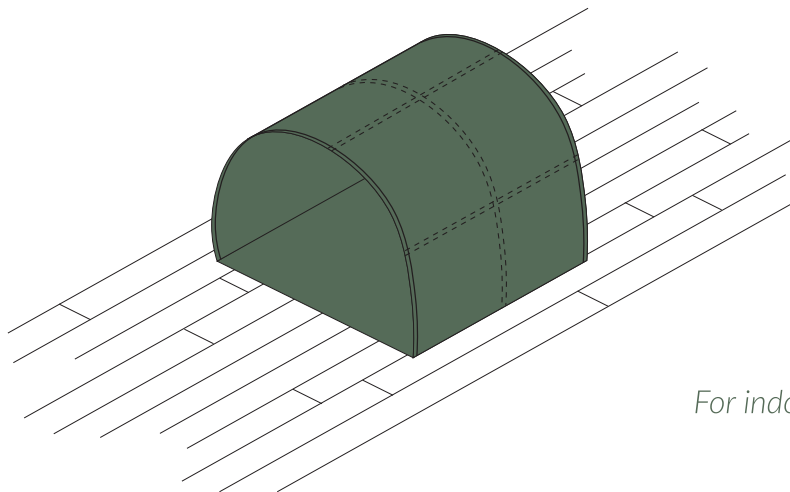

Dawn

83-40069 / 83-40070 / 83-40071

H x L x W
85 x 105 x 90 cm

For indoor domestic use.

FLEXA[®]

Made for Moments. Made for Life