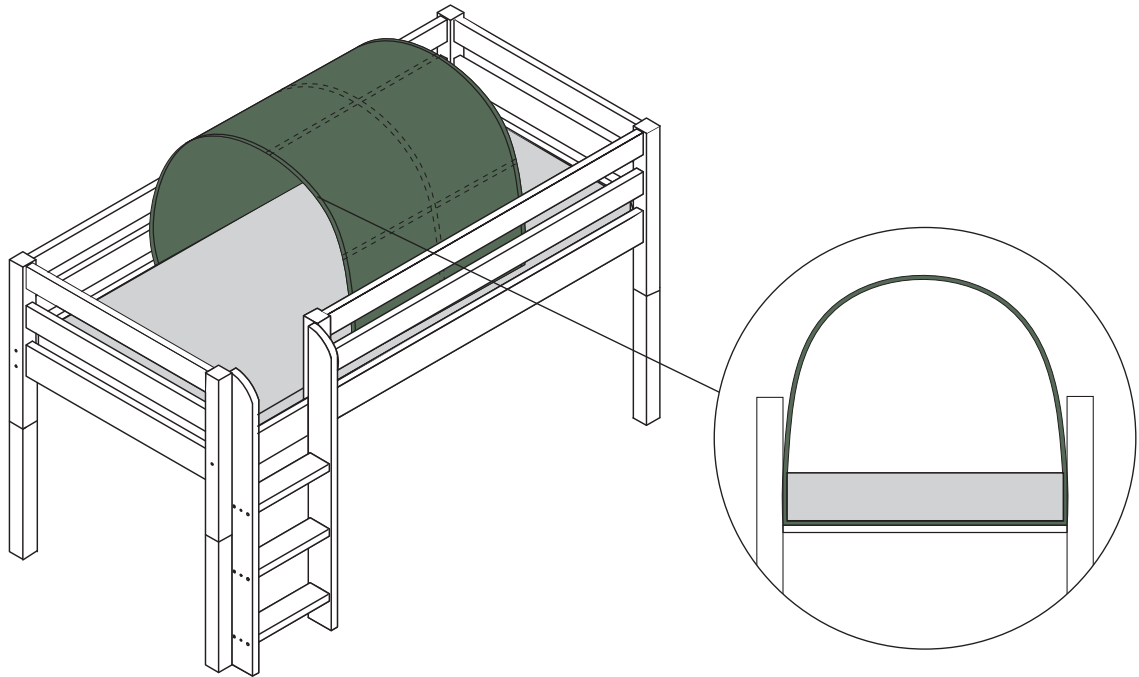

Dawn

83-40069 / 83-40070 / 83-40071

H x L x W
85 x 105 x 90 cm

For indoor domestic use.

FLEXA[®]

Made for Moments. Made for Life