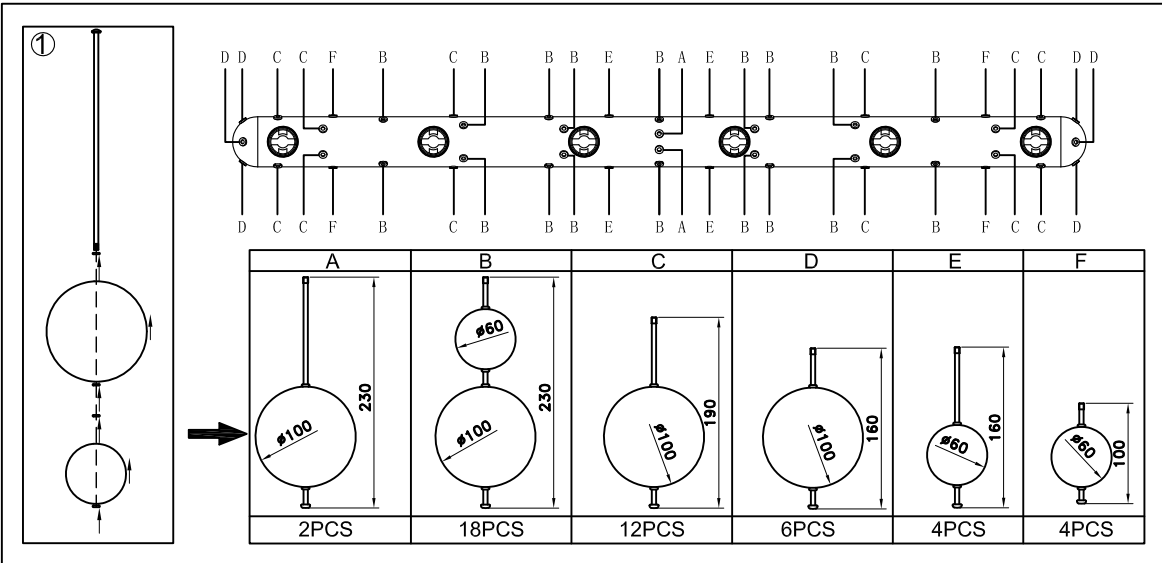

GLOBO

LIGHTING

B

15633H1A
15633H1S
15633H1O

GLOBO Handels GmbH
Gewerbstrasse 3
A-9184 Sankt Peter AUSTRIA
www.globo-lighting.com
office@globo-lighting.com