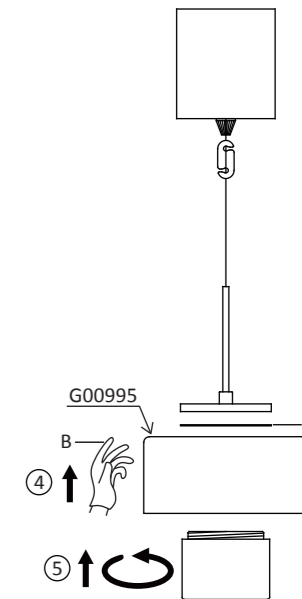

839314

230V / 50Hz~ 6W

LED 1x LED-Board 12V DC/4,5W

1x A 2x B 1x C