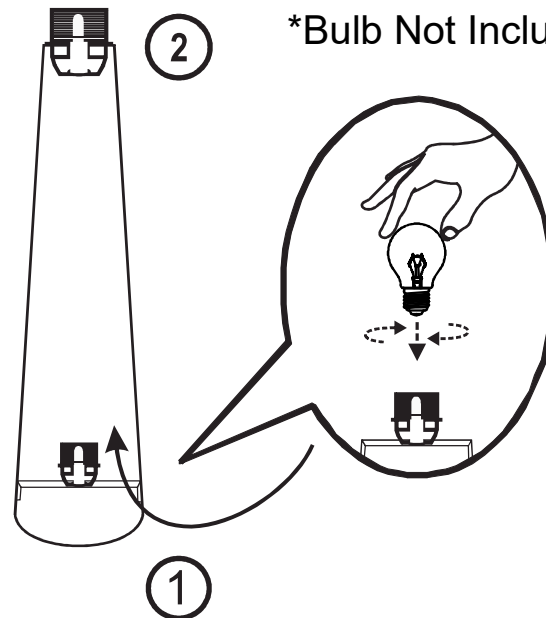

# 56482 FLOOR LAMP MARLEEN BEIGE BOUCLE 130CM

\*Bulb Not Included

**Product View**

NO.	1	2	3
TYPE			
QTY	1 Pc.	1 Pc.	1 Pc.