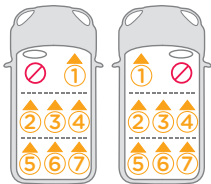

**Joie**<sup>TM</sup>  
signature

---

**i-Plenti**<sup>TM</sup>

enhanced child restraint

check my fit  
in your car

child restraint-to-vehicle fit guide

scan here to  
check the most  
up to date list