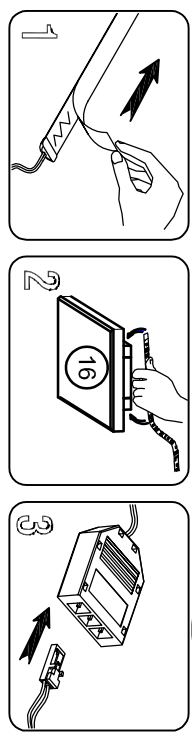

OPTION		
05082ZB LED Band X1	05021ZB_LED LED X1	005091ZB X1

Optional: