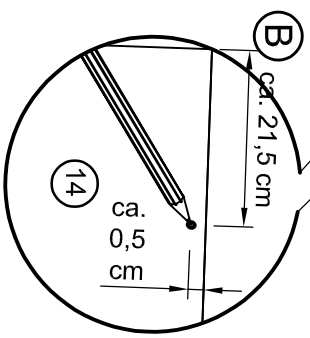

(C2) x 12	(ST) x 10
---------------------	---------------------

(W3) x 8	(A3) 77x20x15 mm x 2
--------------------	-----------------------------------

(S-16) 4x16 mm x 2

- 1.
- 2.
- 3.
- 4.
- 5.
- 6.
- 7.

(A3) 13 15	(S-16) 7
----------------------	--------------------

Modellname: **GLOBAL FIBRA**

MONTAGEANLEITUNG
TYPE T01 - SIDEBOARD

2/4

max. 20 kg

max. 10 kg

max. 8 kg

Modelname: **GLOBAL FIBRA**

MONTAGEANLEITUNG
TYPE T01 - SIDEBOARD

3/4

OPTION		
05082ZB LED Band X1	05021ZB_LED LED X1	005091ZB X1

Optional:

Modellname: **GLOBAL FIBRA**

MONTAGEANLEITUNG
TYPE T01 - SIDEBOARD

4/4

OPTION		
05082ZB LED Band X1	05021ZB_LED LED X1	005091ZB X1