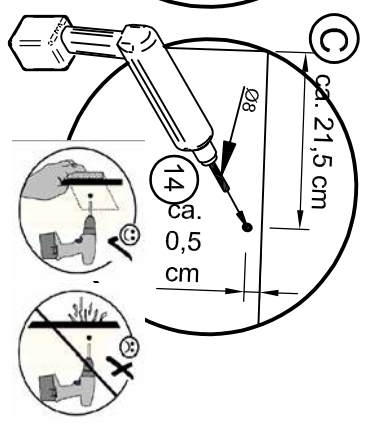

(C2) x 12	(ST) x 10
---------------------	---------------------

(W3) x 8	(A3) 77x20x15 mm x 2
--------------------	-----------------------------------

(S-16) 4x16 mm x 2

- 1.
- 2.
- 3.
- 4.
- 5.
- 6.
- 7.

(A3) 13 15	(S-16) 7
----------------------	--------------------

Modellname: **GLOBAL FIBRA**

MONTAGEANLEITUNG
TYPE T01 - SIDEBOARD

2/4

max. 20 kg

max. 10 kg

max. 8 kg

Modelname: **GLOBAL FIBRA**

MONTAGEANLEITUNG
TYPE T01 - SIDEBOARD

3/4

OPTION		
05082ZB LED Band X1	05021ZB_LED LED X1	005091ZB X1

Optional:

Modellname: **GLOBAL FIBRA**

MONTAGEANLEITUNG
TYPE T01 - SIDEBOARD

4/4

OPTION		
05082ZB LED Band X1	05021ZB_LED LED X1	005091ZB X1