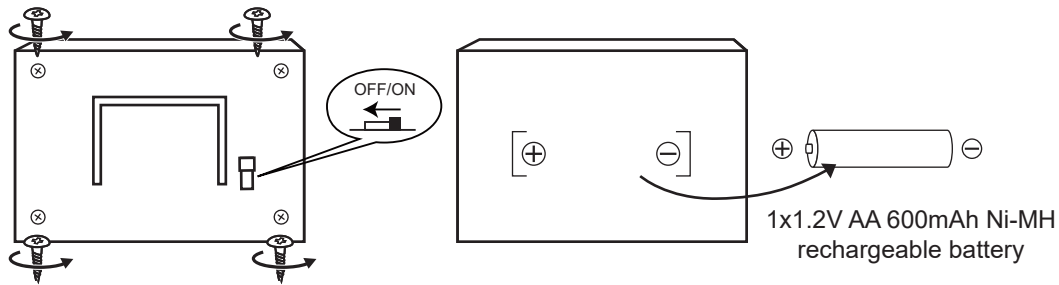

GLOBO

LIGHTING

www.globo-lighting.com

33971

Replaceable rechargeable battery

GLOBO Handels GmbH
Gewerbestr. 3
A-9184 Sankt Peter
Austria
www.globo-lighting.com
office@globo-lighting.com