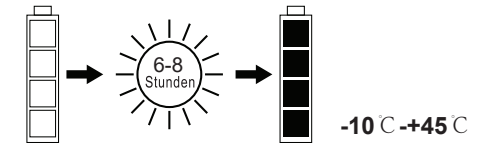

GLOBO

LIGHTING

www.globo-lighting.com

33971

Replaceable rechargeable battery

GLOBO Handels GmbH
Gewerbestr. 3
A-9184 Sankt Peter
Austria
www.globo-lighting.com
office@globo-lighting.com