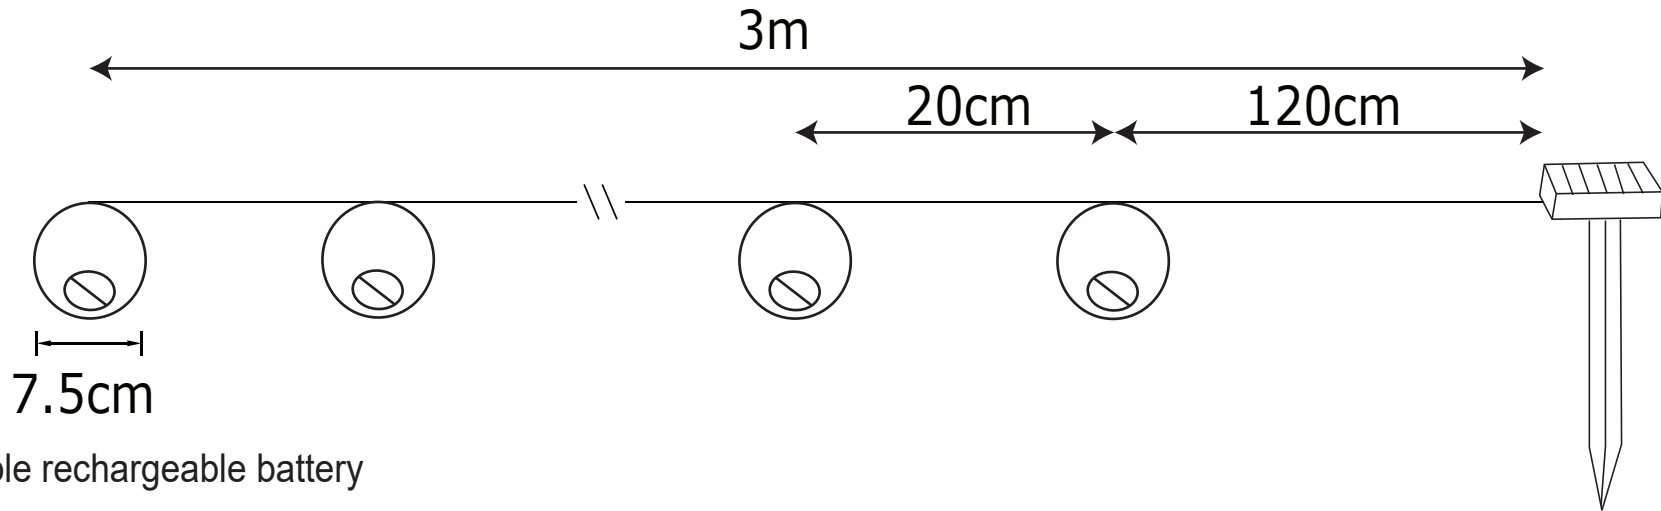

GLOBO

LIGHTING

www.globo-lighting.com

33971

Replaceable rechargeable battery

GLOBO Handels GmbH
Gewerbestr. 3
A-9184 Sankt Peter
Austria
www.globo-lighting.com
office@globo-lighting.com