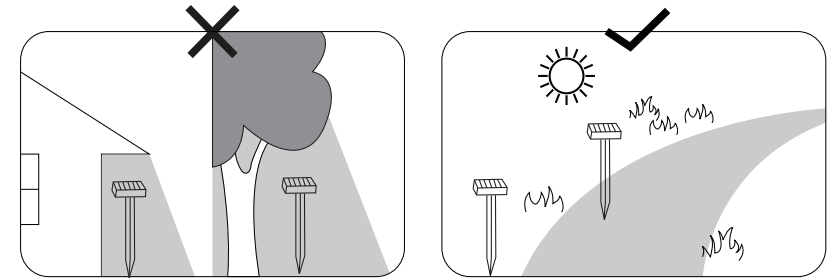

GLOBO

LIGHTING

www.globo-lighting.com

33971

Replaceable rechargeable battery

GLOBO Handels GmbH
Gewerbestr. 3
A-9184 Sankt Peter
Austria
www.globo-lighting.com
office@globo-lighting.com