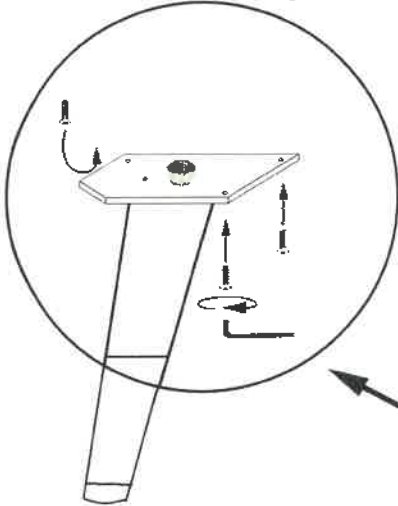

JAPAN

ARMCHAIR

 30mn	 
4x 	1x 
12x 	4  1x

NB! First turn all 3 screws half way by hand and then continue with the Allen key.

1800 sofa only

ARMCHAIR

SOFA 1400